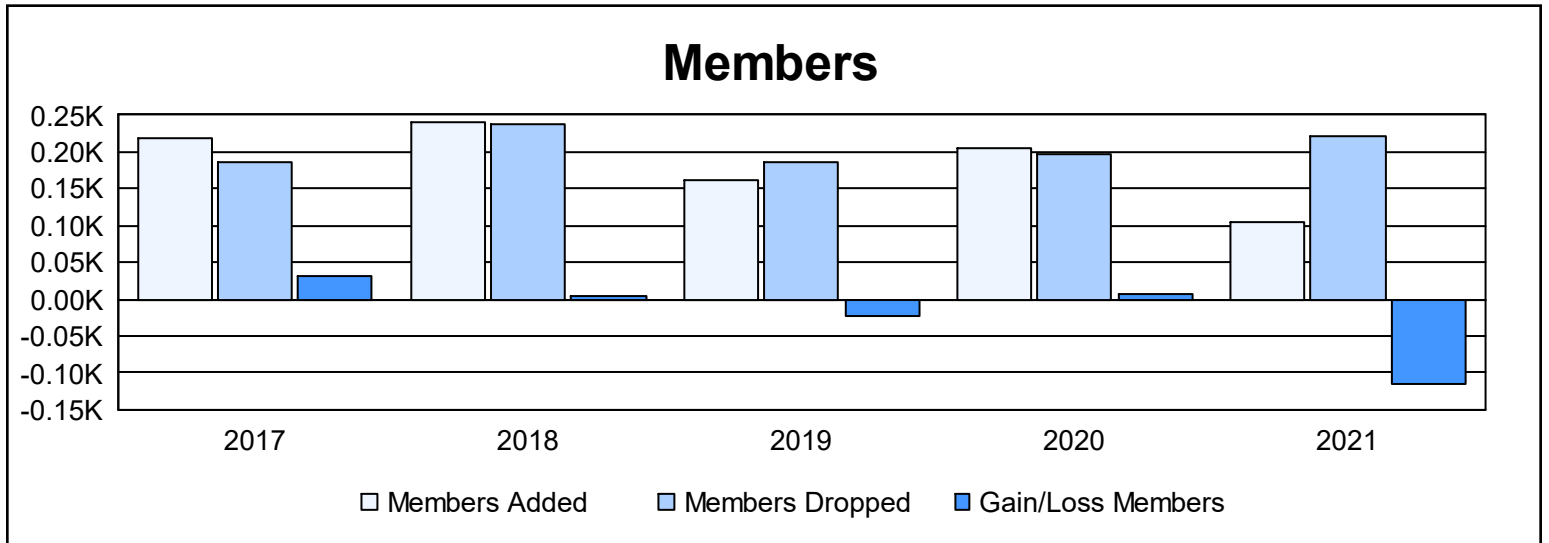

Year	New Clubs	Dropped Clubs	Gain/ Loss Clubs	New Members	Charter Members	Reinstate Members	Transfer Members	Total Member Added	Total Members Dropped	Gain/ Loss Members
2016-2017	1	0	1	173	34	7	5	219	187	32
2017-2018	2	0	2	163	51	18	8	240	237	3
2018-2019	0	1	-1	143	10	6	3	162	185	-23
2019-2020	2	0	2	134	56	10	5	205	197	8
2020-2021	0	0	0	73	9	18	5	105	221	-116
<b>Average</b>	<b>1</b>	<b>0</b>	<b>1</b>	<b>137</b>	<b>32</b>	<b>12</b>	<b>5</b>	<b>186</b>	<b>205</b>	<b>-19</b>

### Membership Composition June 2021 Cumulative