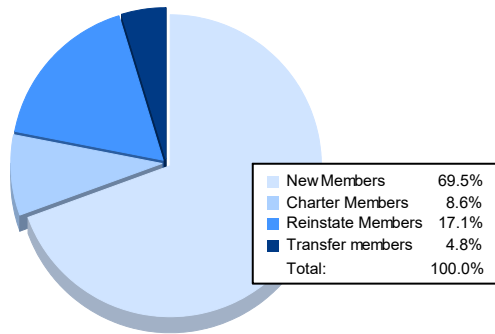

Year	New Clubs	Dropped Clubs	Gain/ Loss Clubs	New Members	Charter Members	Reinstate Members	Transfer Members	Total Member Added	Total Members Dropped	Gain/ Loss Members
2016-2017	1	0	1	173	34	7	5	219	187	32
2017-2018	2	0	2	163	51	18	8	240	237	3
2018-2019	0	1	-1	143	10	6	3	162	185	-23
2019-2020	2	0	2	134	56	10	5	205	197	8
2020-2021	0	0	0	73	9	18	5	105	221	-116
<b>Average</b>	<b>1</b>	<b>0</b>	<b>1</b>	<b>137</b>	<b>32</b>	<b>12</b>	<b>5</b>	<b>186</b>	<b>205</b>	<b>-19</b>

### Membership Composition June 2021 Cumulative

### Gender Composition June 2021 Cumulative