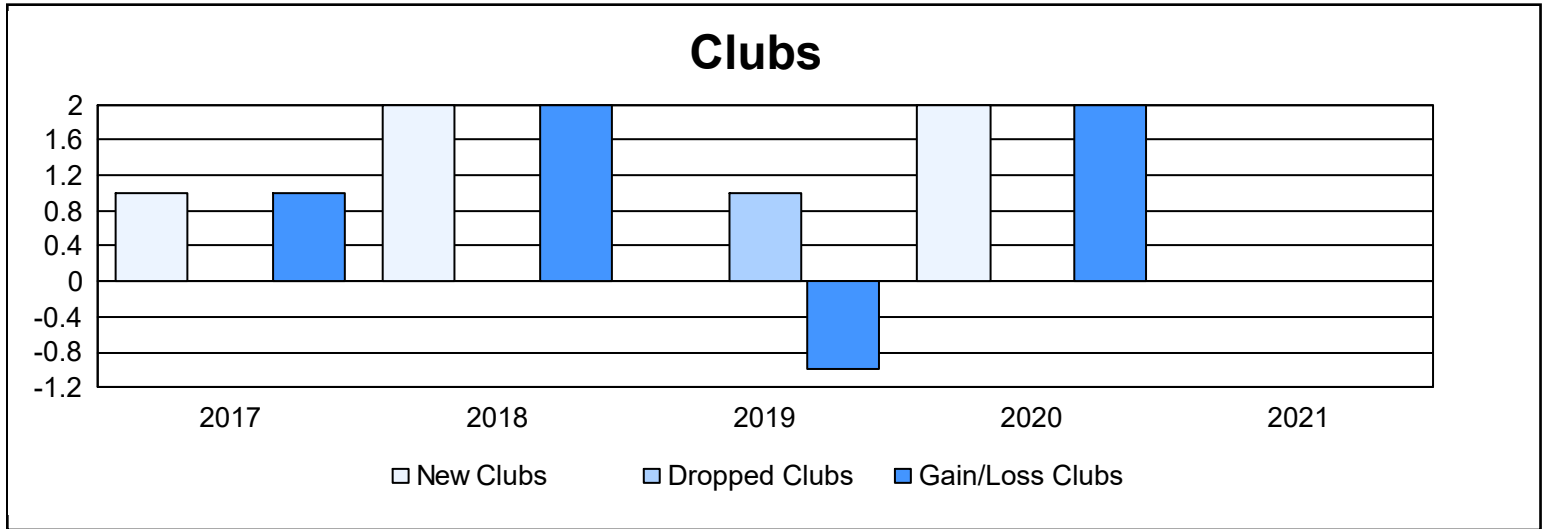

Year	New Clubs	Dropped Clubs	Gain/ Loss Clubs	New Members	Charter Members	Reinstate Members	Transfer Members	Total Member Added	Total Members Dropped	Gain/ Loss Members
2016-2017	1	0	1	173	34	7	5	219	187	32
2017-2018	2	0	2	163	51	18	8	240	237	3
2018-2019	0	1	-1	143	10	6	3	162	185	-23
2019-2020	2	0	2	134	56	10	5	205	197	8
2020-2021	0	0	0	73	9	18	5	105	221	-116
<b>Average</b>	<b>1</b>	<b>0</b>	<b>1</b>	<b>137</b>	<b>32</b>	<b>12</b>	<b>5</b>	<b>186</b>	<b>205</b>	<b>-19</b>

### Membership Composition June 2021 Cumulative